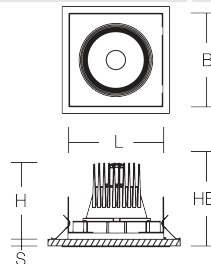

INSTRUCTION

Magcardo
722195.004

RZB
LIGHTING

~ 220 - 240 V 50/60 Hz IP 20 IK03

2 x 1,5 mm²

1,50 mm²

Umgebungstemperatur /
temperature ambiante
=> -20 °C ... + 25 °C