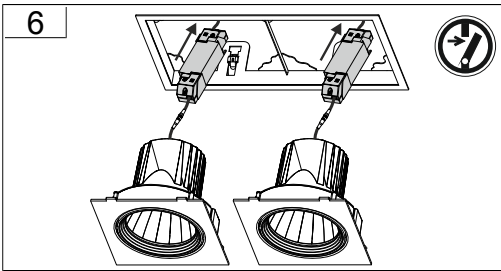

S= 6-30

982431.00X

! 982432.00X - 982433.00X
offene Decke! / open ceiling!

3

4

RZB - Rudolf Zimmermann, Bamberg GmbH

🏠 Rheinstraße 16, 96052 Bamberg

☎ 0951/7909-0