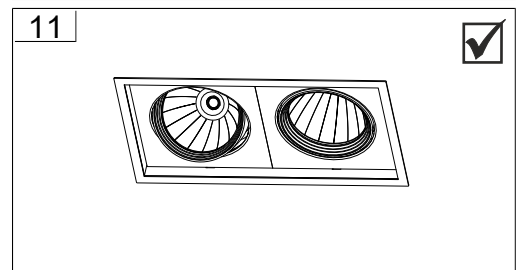

S= 6-30

982431.00X

! 982432.00X - 982433.00X
offene Decke! / open ceiling!

3

4

RZB - Rudolf Zimmermann, Bamberg GmbH

🏠 Rheinstraße 16, 96052 Bamberg

☎ 0951/7909-0