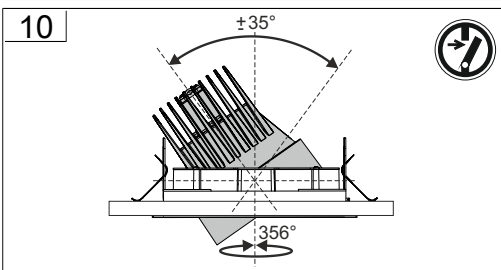

S= 6-30

982431.00X

! 982432.00X - 982433.00X
offene Decke! / open ceiling!

3

4

RZB - Rudolf Zimmermann, Bamberg GmbH

🏠 Rheinstraße 16, 96052 Bamberg

☎ 0951/7909-0