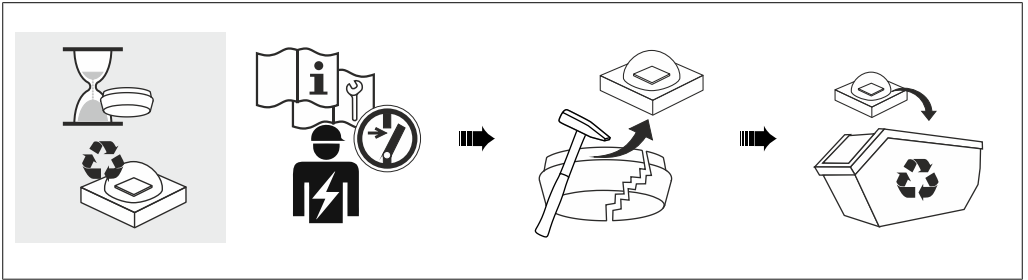

S= 6-30

982431.00X

! 982432.00X - 982433.00X
offene Decke! / open ceiling!

3

4

RZB - Rudolf Zimmermann, Bamberg GmbH

🏠 Rheinstraße 16, 96052 Bamberg

☎ 0951/7909-0