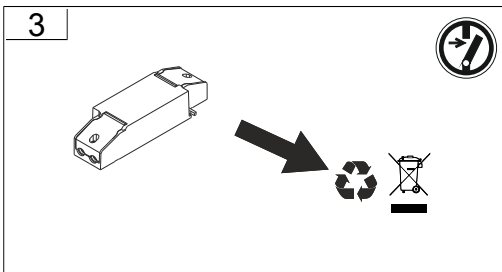

S= 6-30

982431.00X

! 982432.00X - 982433.00X
offene Decke! / open ceiling!

3

4

RZB - Rudolf Zimmermann, Bamberg GmbH

🏠 Rheinstraße 16, 96052 Bamberg

☎ 0951/7909-0