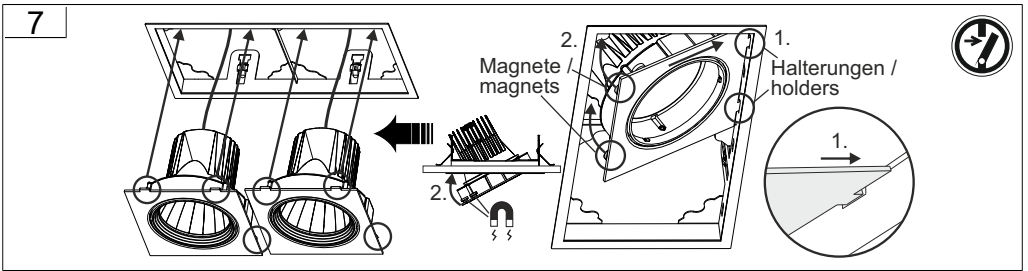

S= 6-30

982431.00X

! 982432.00X - 982433.00X
offene Decke! / open ceiling!

3

4

RZB - Rudolf Zimmermann, Bamberg GmbH

🏠 Rheinstraße 16, 96052 Bamberg

☎ 0951/7909-0