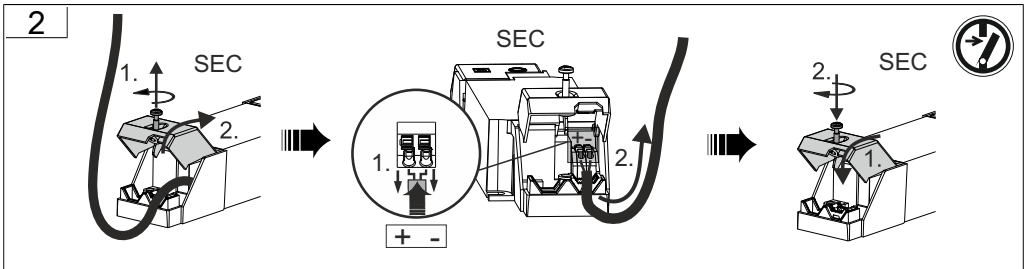

S= 6-30

982431.00X

! 982432.00X - 982433.00X
offene Decke! / open ceiling!

3

4

RZB - Rudolf Zimmermann, Bamberg GmbH

🏠 Rheinstraße 16, 96052 Bamberg

☎ 0951/7909-0