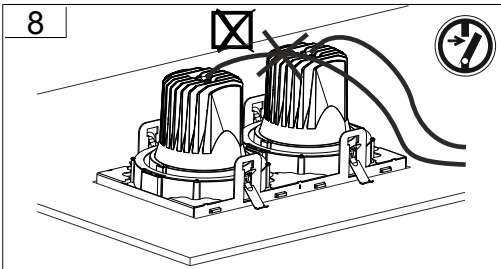

S= 6-30

982431.00X

! 982432.00X - 982433.00X
offene Decke! / open ceiling!

3

4

RZB - Rudolf Zimmermann, Bamberg GmbH

🏠 Rheinstraße 16, 96052 Bamberg

☎ 0951/7909-0