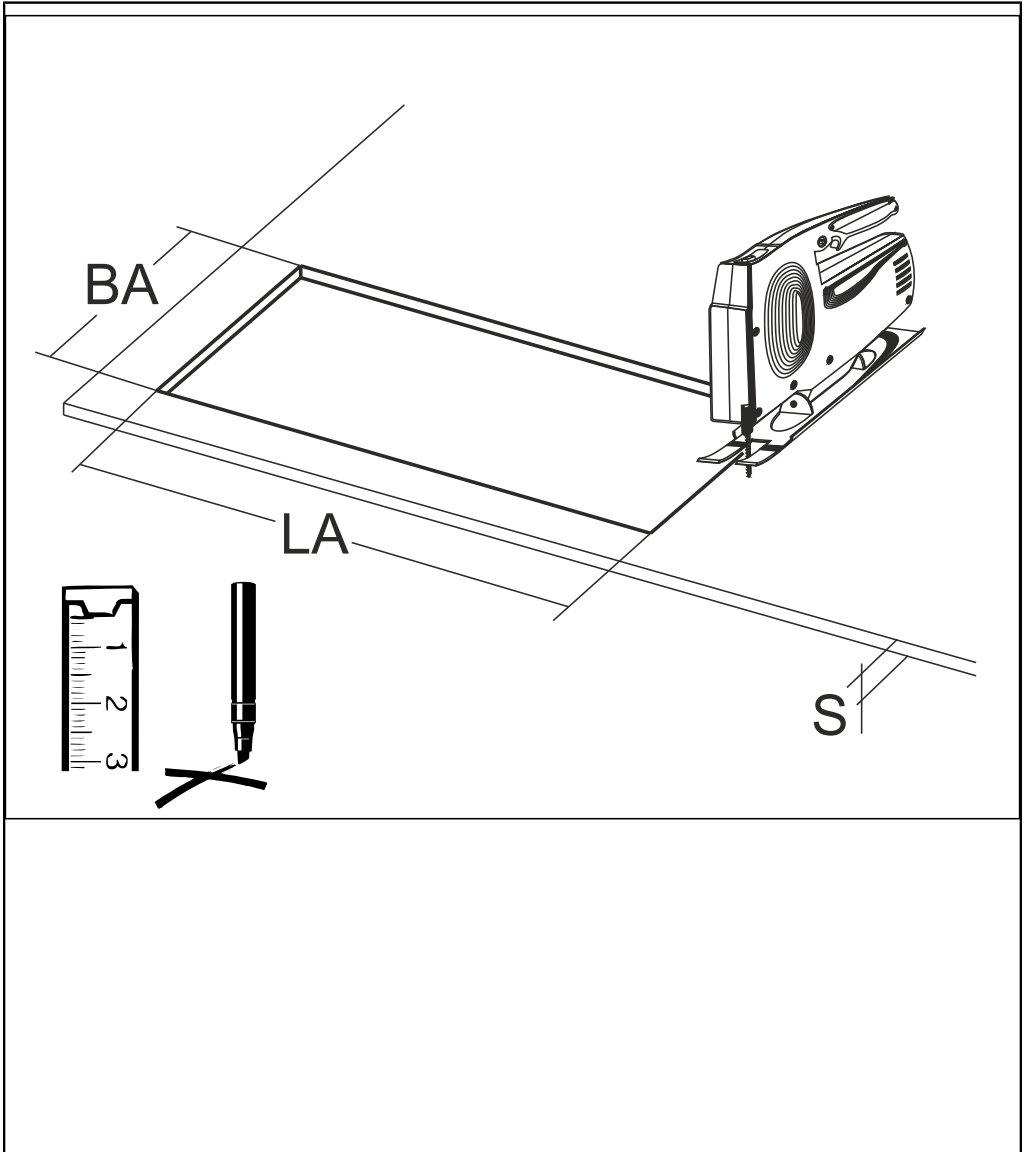

S= 6-30

982431.00X

! 982432.00X - 982433.00X
offene Decke! / open ceiling!

3

4

RZB - Rudolf Zimmermann, Bamberg GmbH

🏠 Rheinstraße 16, 96052 Bamberg

☎ 0951/7909-0