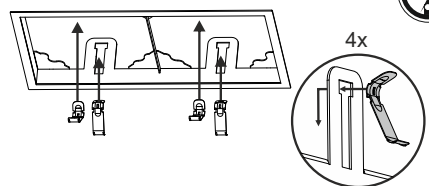

S= 6-30

982431.00X

! 982432.00X - 982433.00X
offene Decke! / open ceiling!

3

4

RZB - Rudolf Zimmermann, Bamberg GmbH

🏠 Rheinstraße 16, 96052 Bamberg

☎ 0951/7909-0