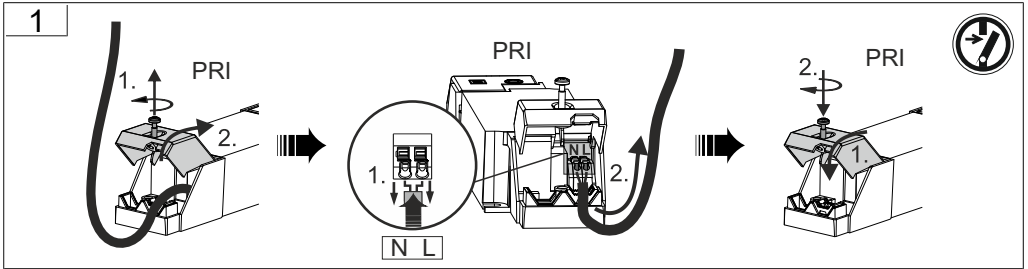

S= 6-30

982431.00X

! 982432.00X - 982433.00X
offene Decke! / open ceiling!

3

4

RZB - Rudolf Zimmermann, Bamberg GmbH

🏠 Rheinstraße 16, 96052 Bamberg

☎ 0951/7909-0