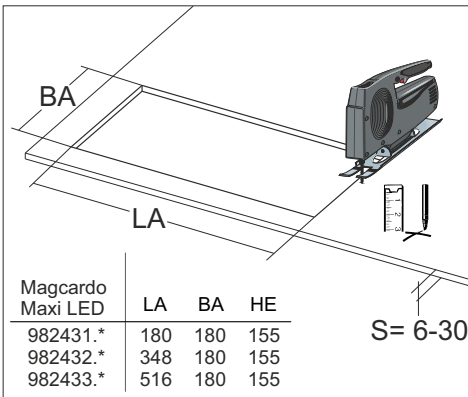

1

2

Magcardo Maxi LED	LA	BA	HE
982431.*	180	180	155
982432.*	348	180	155
982433.*	516	180	155

S= 6-30

982431.00X

! 982432.00X - 982433.00X
offene Decke! / open ceiling!

3

4