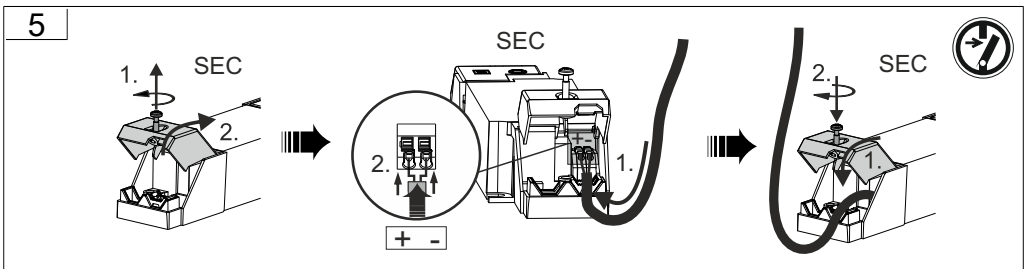

S= 6-30

982431.00X

! 982432.00X - 982433.00X
offene Decke! / open ceiling!

3

4

RZB - Rudolf Zimmermann, Bamberg GmbH

🏠 Rheinstraße 16, 96052 Bamberg

☎ 0951/7909-0