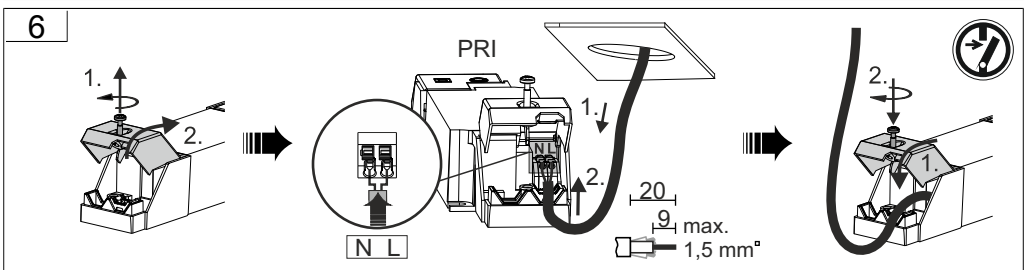

S= 6-30

982431.00X

! 982432.00X - 982433.00X
offene Decke! / open ceiling!

3

4

RZB - Rudolf Zimmermann, Bamberg GmbH

🏠 Rheinstraße 16, 96052 Bamberg

☎ 0951/7909-0